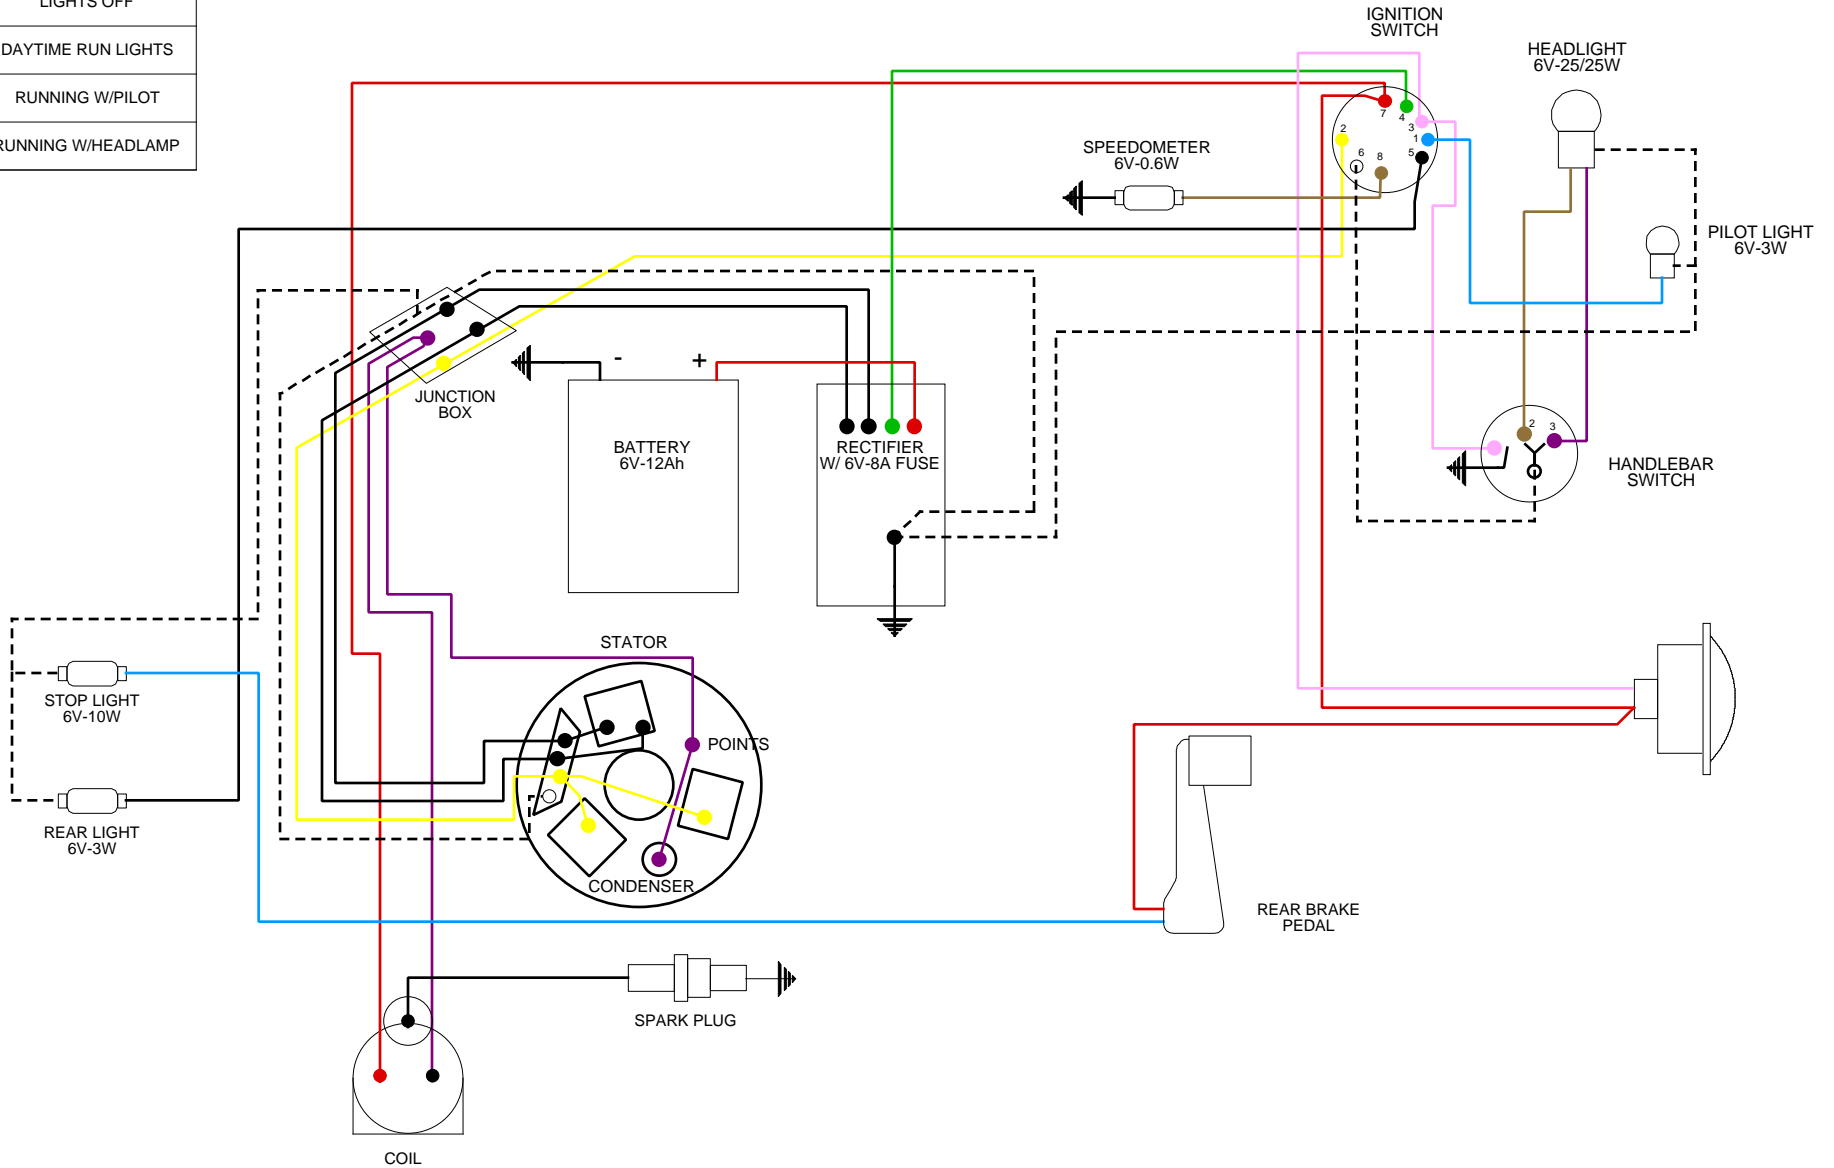

SWITCH POSITIONS	
4-5-1	PARKING LIGHT
NONE	LIGHTS OFF
4-7	DAYTIME RUN LIGHTS
4-7-1-5-8	RUNNING W/PILOT
4-7 & 2-5-6-8	RUNNING W/HEADLAMP

scooterhelp.com

VESPA GS 160 (VSB1T) w/battery & key up to serial #0036000 ----- (WHITE)